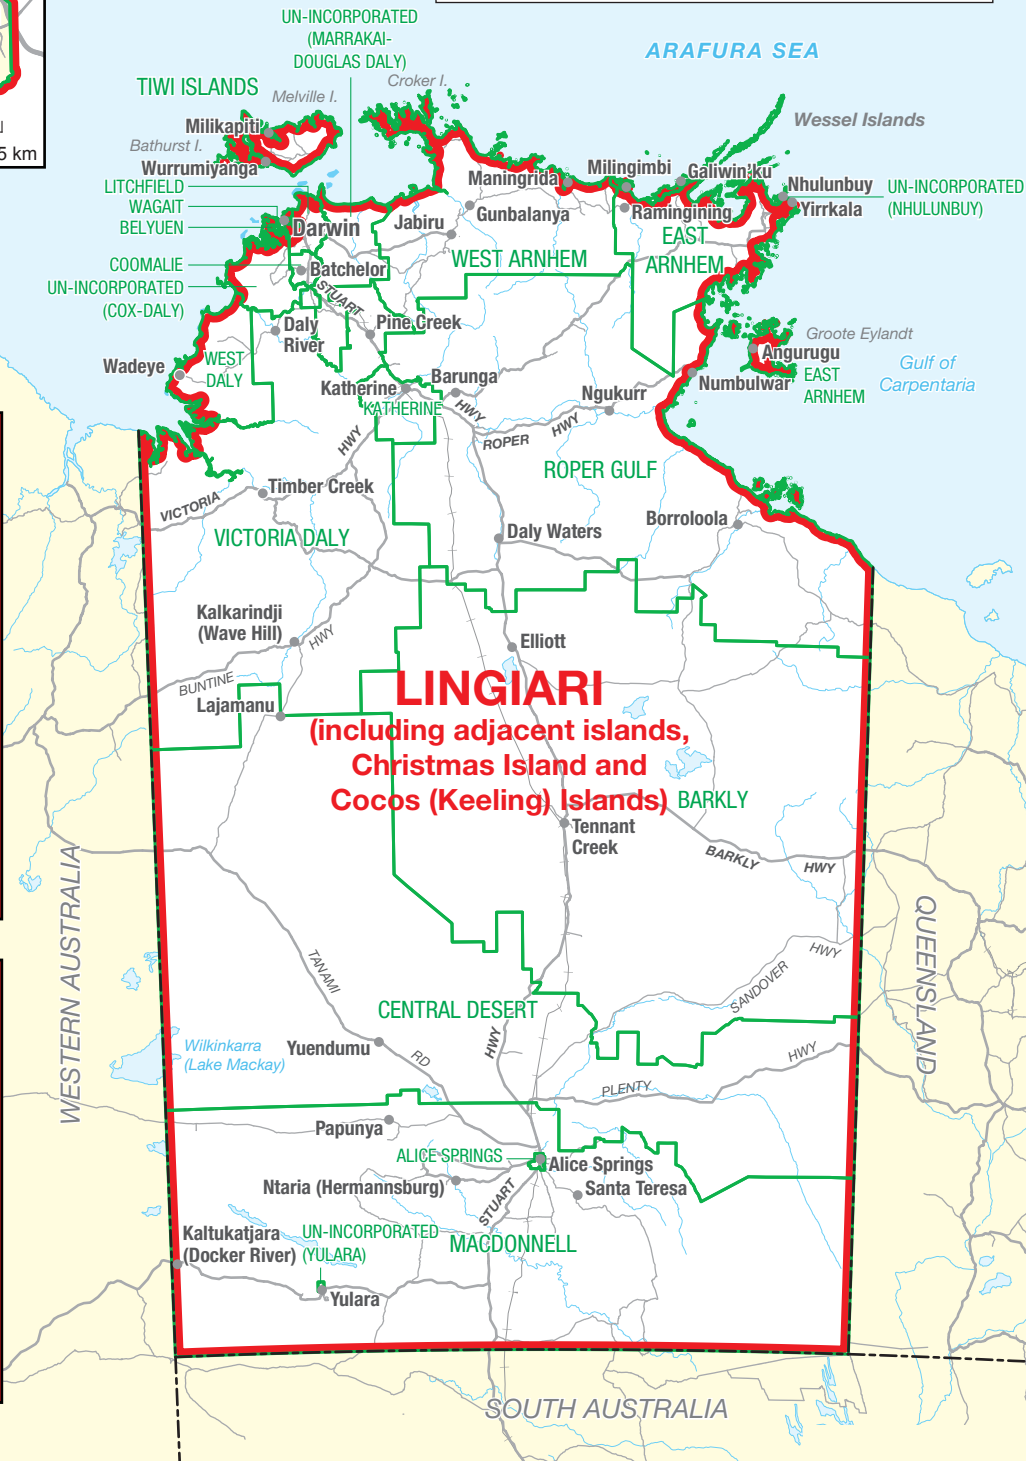

March 2025  
**MAP OF COMMONWEALTH  
 ELECTORAL DIVISION OF**

# LINGIARI

0 200 km

|   |                  |
|---|------------------|
| Name and boundary of Electoral Division               | <b>LINGIARI</b>  |
| Name and boundary of adjoining Electoral Division     | <b>SOLOMON</b>   |
| Names and boundaries of Local Government Areas (2024) | <b>KATHERINE</b> |

This map has been compiled by CartDeco from data supplied by the Australian Electoral Commission, Geoscape, Geoscience Australia and OpenStreetMap.

© Commonwealth of Australia (2025)  
 © Northern Territory (2025)  
 © OpenStreetMap contributors (2025)