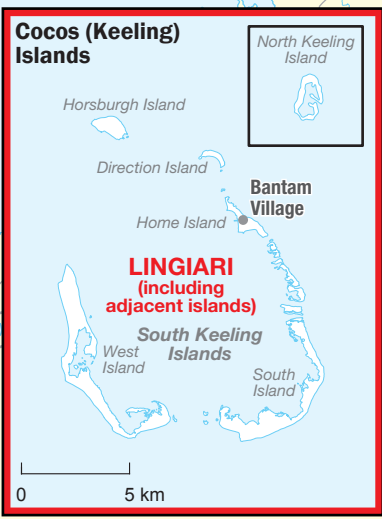

© Commonwealth of Australia (2025)
© Northern Territory (2025)
© OpenStreetMap contributors (2025)